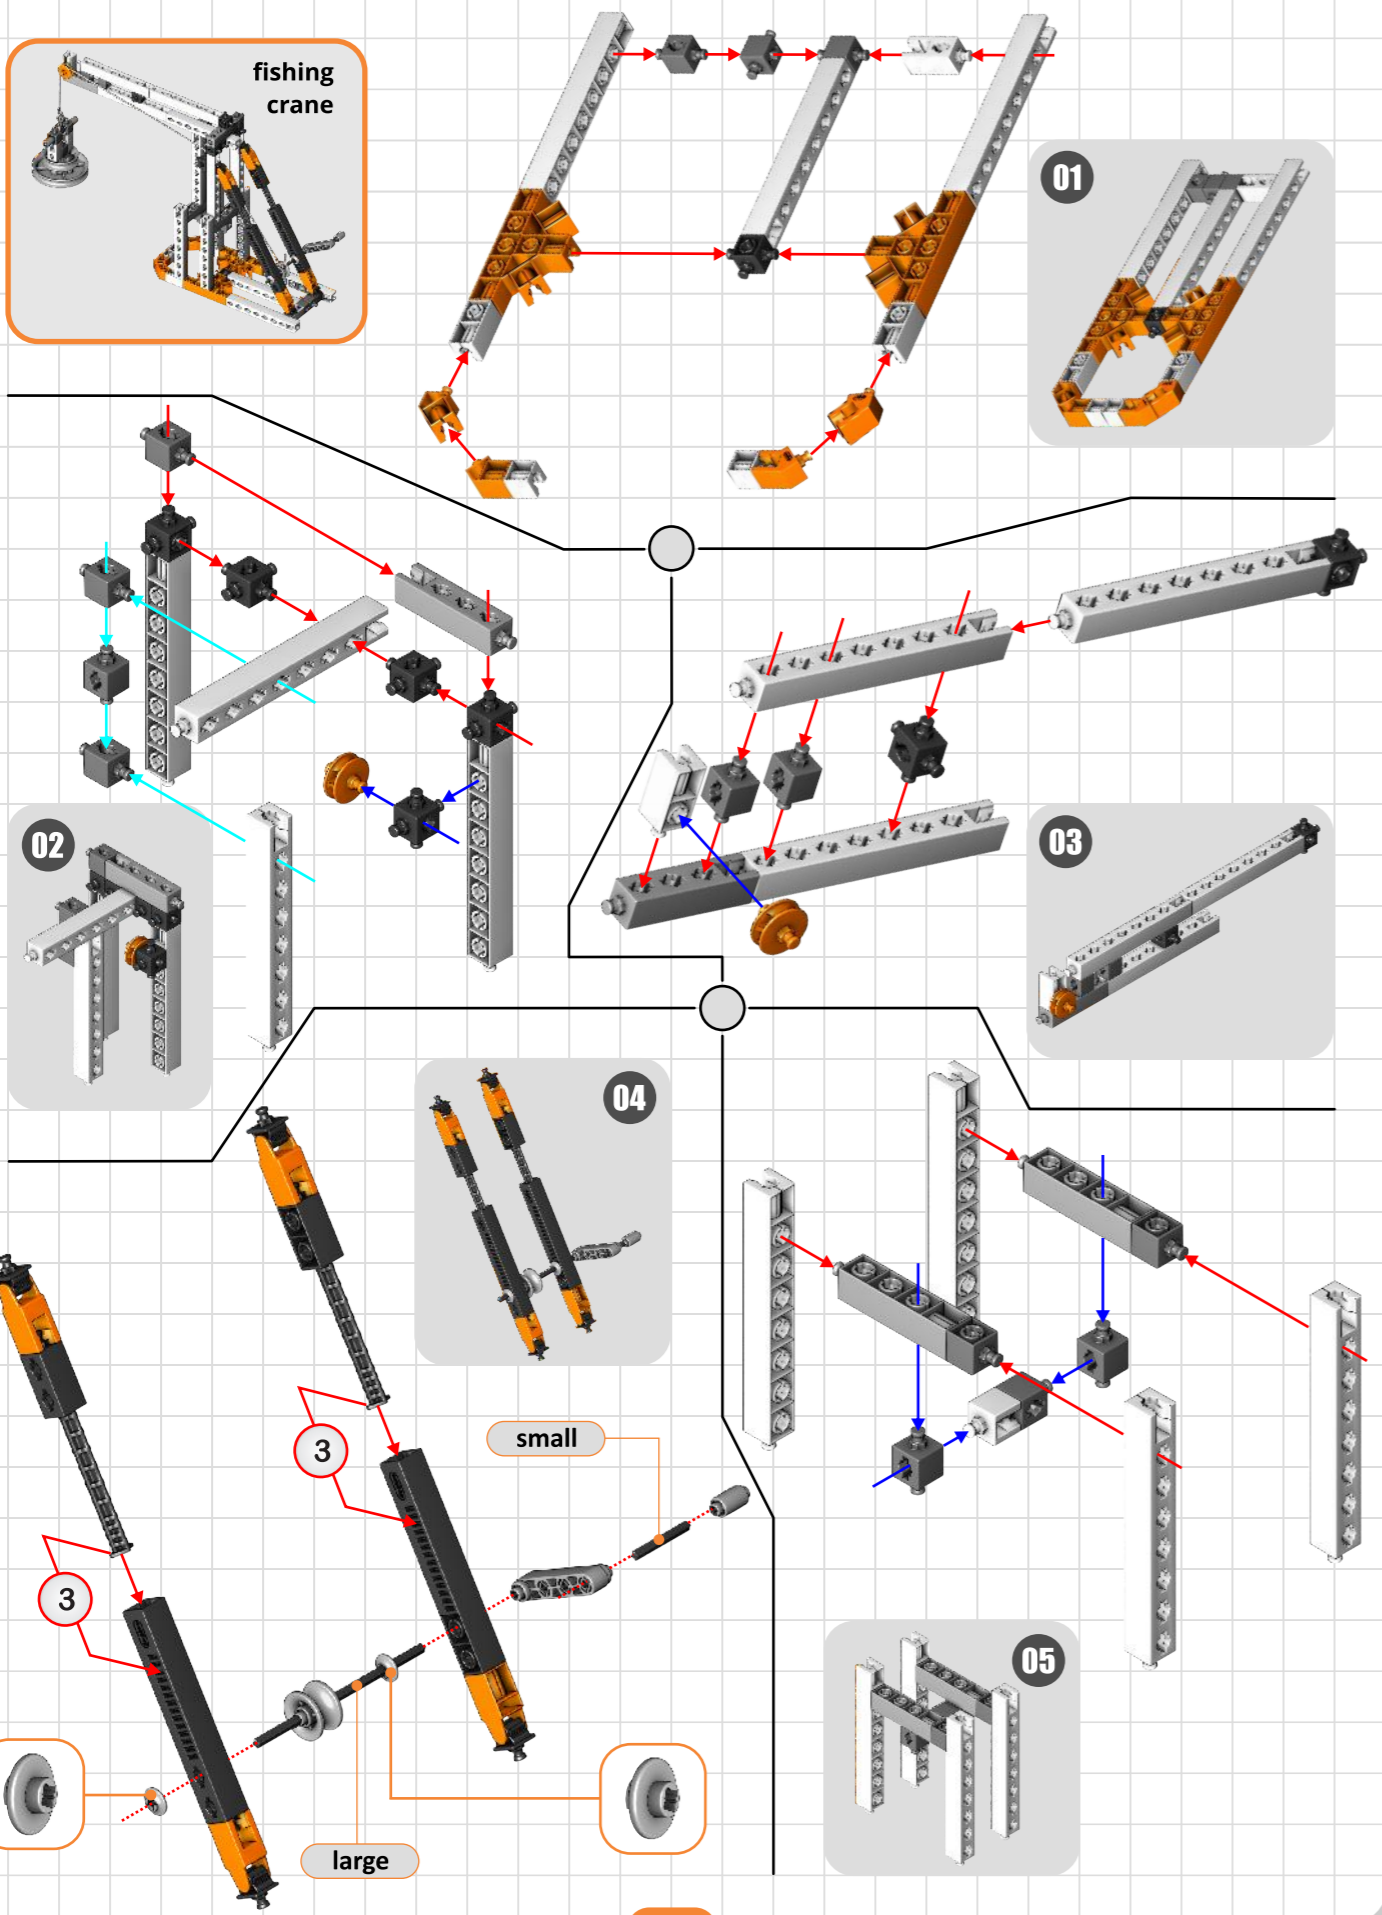

Bill of materials

	x15		x4		x2
	x2		x4		x4
	x2		x4		x17
	x1		x4		x8
	x1		x4		x8
	x8		x4		x2
	x4		x3		x1
	x1		x2		x1
	x1		x1		x1
			x1		x1

CAUTION: This set contains a string longer than 30cm (12 inches). Keep away from children under the age of 36 months. Danger of strangulation.
CAUTION: Rubber Bands can cause injury from snap-back, breaking, or loss of control. While assembling models shown in instructions, hold rubber band tightly, and do not overstretch. Use Rubber Bands only as shown in these instructions. DO NOT USE FRAYED OR TORN RUBBER BANDS. Keep Rubber Bands away from face and eyes. Do not launch in the direction of people, animals, or walls; you could cause injury or damage.

WARNING:
CHOKING HAZARD - Small parts.
 Not for children under 3 yrs.

DISCOVERING STEM

Science • Technology • Engineering • Mathematics

MECHANICS

cams & cranks

7 models printed instructions included

1 model online 3D instructions

3D interactive instructions
 to download on your smart device

8 models to build **8-16+**

Building Instructions

01

step D

02

medium

04

02

03

04

large

13

04

medium

05