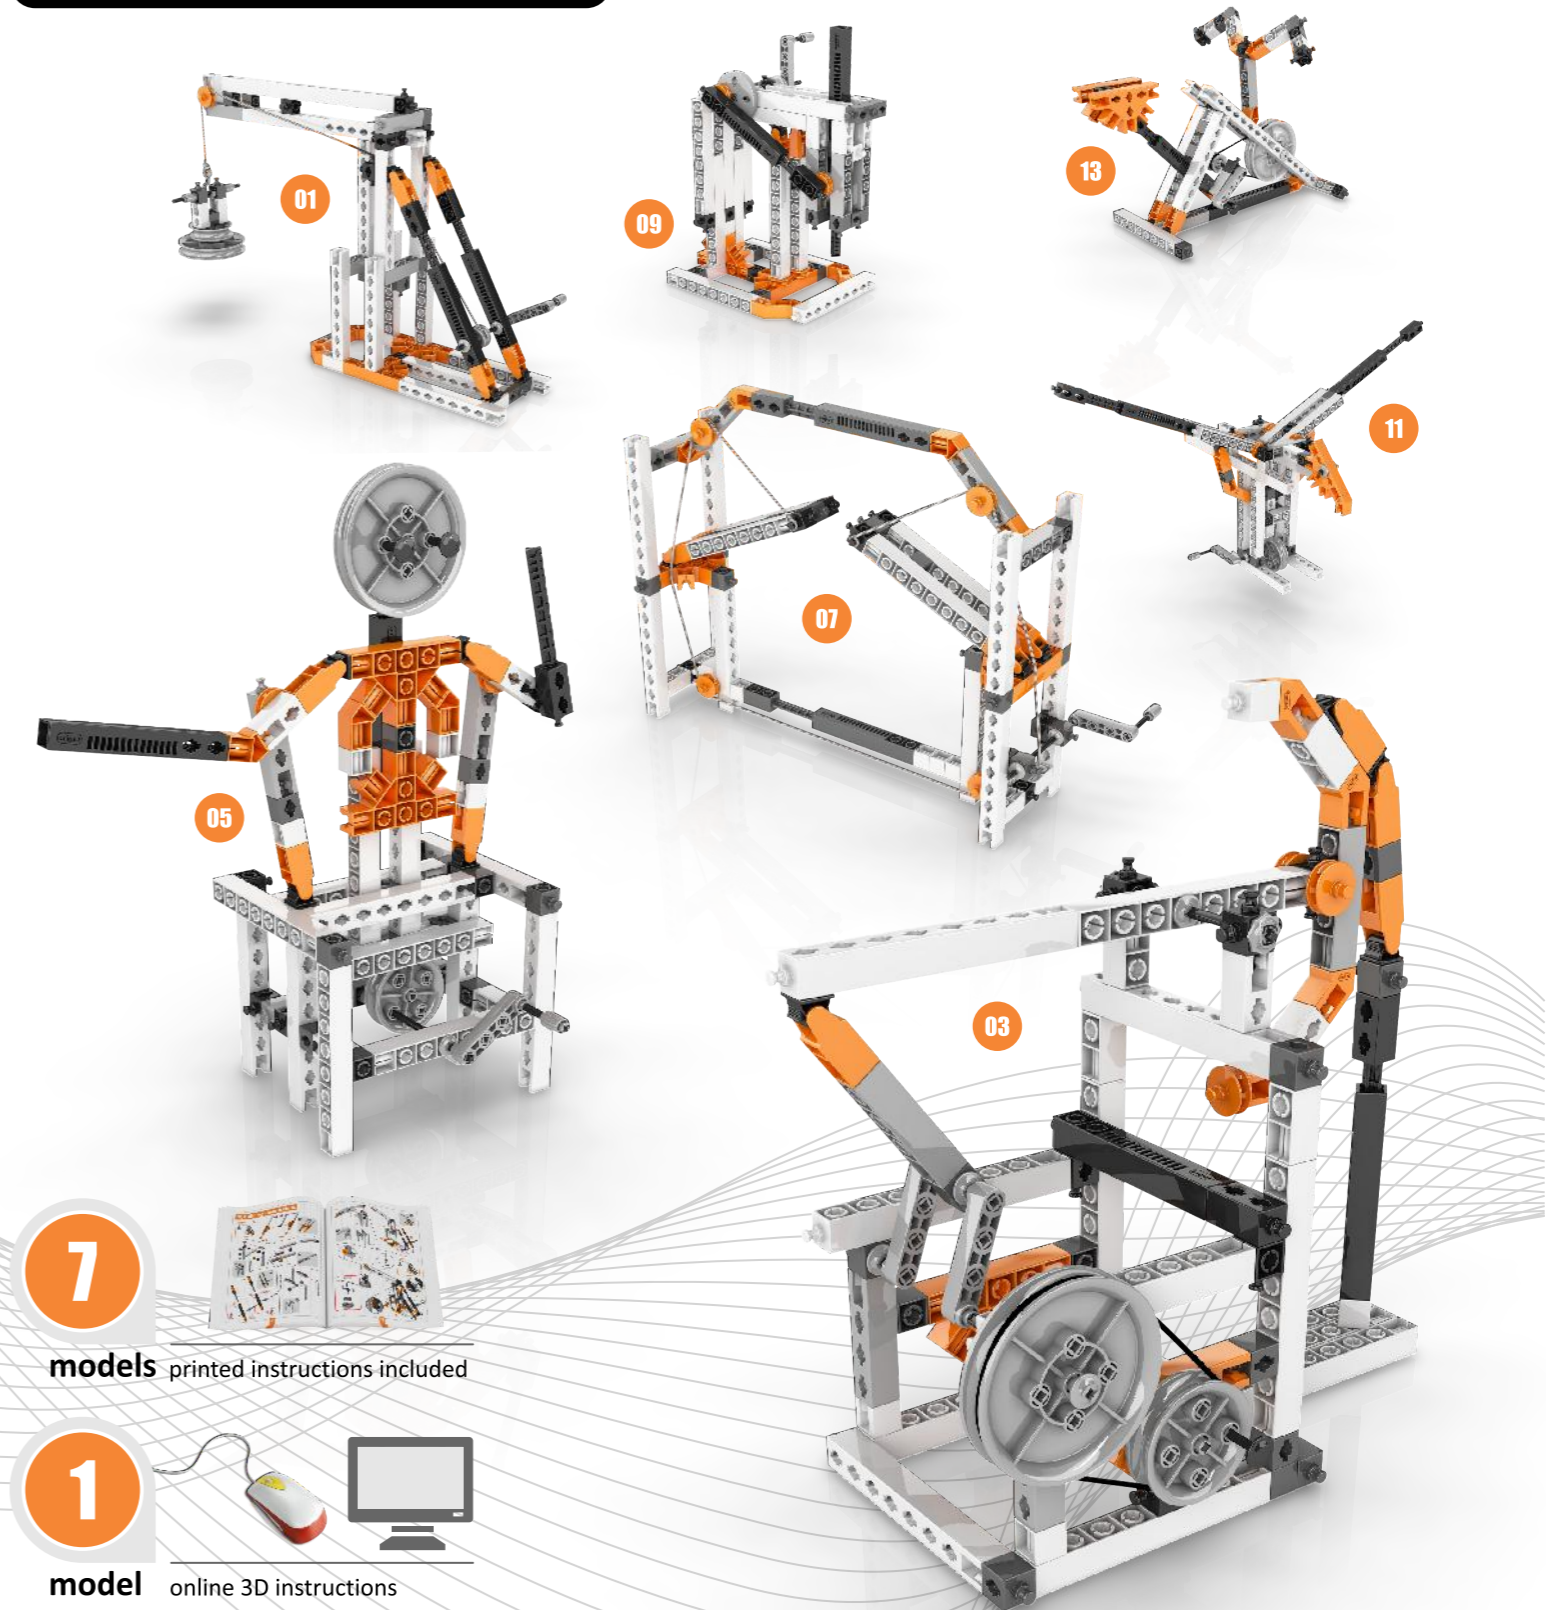

Bill of materials

	x15		x4		x2
	x2		x4		x4
	x2		x4		x17
	x1		x4		x8
	x1		x4		x8
	x8		x4		x2
	x4		x3		x1
	x1		x2		x1
	x1		x1		x1
			x1		x1

CAUTION: This set contains a string longer than 30cm (12 inches). Keep away from children under the age of 36 months. Danger of strangulation.
CAUTION: Rubber Bands can cause injury from snap-back, breaking, or loss of control. While assembling models shown in instructions, hold rubber band tightly, and do not overstretch. Use Rubber Bands only as shown in these instructions. DO NOT USE FRAYED OR TORN RUBBER BANDS. Keep Rubber Bands away from face and eyes. Do not launch in the direction of people, animals, or walls; you could cause injury or damage.

WARNING:
CHOKING HAZARD - Small parts.
 Not for children under 3 yrs.

DISCOVERING STEM

Science • Technology • Engineering • Mathematics

MECHANICS

cams & cranks

7 models printed instructions included

1 model online 3D instructions

3D interactive instructions
 to download on your smart device

8 models to build **8-16+**

Building Instructions

01

step D

02

medium

04